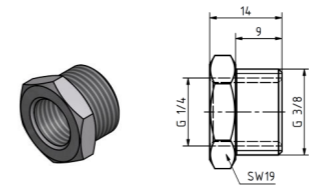

2x adapter with direct connector R1/4
Order number: 10100956
Sketch number: AZ300053

Plug-in connector 90° - Ø8 - G1/8
Order number: 10100299
Sketch number: AZ300028

Plug-in connector 90° - Ø8 - G1/4
Order number: 10100301
Sketch number: AZ300029

4x adapter with direct connector R1/4
Order number: 10100824
Sketch number: AZ300025

4x adapter with direct connector R1/4
Order number: 10100948
Sketch number: AZ300054

Plug-in connector straight - Ø8 - G1/8
Order number: 10100304
Sketch number: AZ300030

Plug-in connector straight - Ø8 - G1/4
Order number: 10100303
Sketch number: AZ300031

Thread adapter G1/4 - G1/8
Order number: 10100305
Sketch number: AZ300035

Thread adapter G1/4 - G3/8
Order number: 10100306
Sketch number: AZ300036