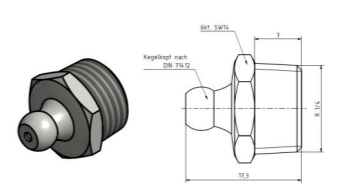

Plug-in connector straight - Ø8 - G1/4
Order number: 10100303
Sketch number: AZ300031

Thread adapter G1/4 - G1/8
Order number: 10100305
Sketch number: AZ300035

Thread adapter G1/4 - G3/8
Order number: 10100306
Sketch number: AZ300036

Thread adapter G1/4 - G1/2
Order number: 10100307
Sketch number: AZ300037

Thread adapter G1/4 - G3/4
Order number: 10100308
Sketch number: AZ300038

Thread adapter G1/4 - M8
Order number: 10100270
Sketch number: AZ300039

Thread adapter G1/4 - M8x1
Order number: 10100271
Sketch number: AZ300040

Thread adapter G1/4 - M10
Order number: 10100272
Sketch number: AZ300041

Thread adapter G1/4 - M10x1
Order number: 10100275
Sketch number: AZ300042

Thread adapter G1/4 - M12
Order number: 10100276
Sketch number: AZ300043

Thread adapter G1/4 - M12x1
Order number: 10100277
Sketch number: AZ300044

Lubricating nipple R1/4
Order number: 10100499
Sketch number: AZ300026