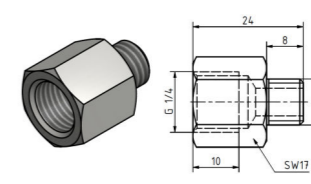

Plug-in connector straight - Ø8 - G1/4
Order number: 10100303
Sketch number: AZ300031

Thread adapter G1/4 - G1/8
Order number: 10100305
Sketch number: AZ300035

Thread adapter G1/4 - G3/8
Order number: 10100306
Sketch number: AZ300036

Thread adapter G1/4 - G1/2
Order number: 10100307
Sketch number: AZ300037

Thread adapter G1/4 - G3/4
Order number: 10100308
Sketch number: AZ300038

Thread adapter G1/4 - M8
Order number: 10100270
Sketch number: AZ300039

Thread adapter G1/4 - M8x1
Order number: 10100271
Sketch number: AZ300040

Thread adapter G1/4 - M10
Order number: 10100272
Sketch number: AZ300041

Thread adapter G1/4 - M10x1
Order number: 10100275
Sketch number: AZ300042