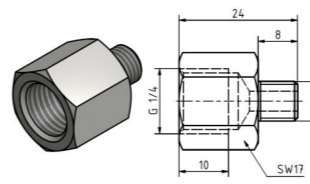

Plug-in connector straight - Ø8 - G1/4
Order number: 10100303
Sketch number: AZ300031

Thread adapter G1/4 - G1/8
Order number: 10100305
Sketch number: AZ300035

Thread adapter G1/4 - G3/8
Order number: 10100306
Sketch number: AZ300036

Thread adapter G1/4 - G1/2
Order number: 10100307
Sketch number: AZ300037

Thread adapter G1/4 - G3/4
Order number: 10100308
Sketch number: AZ300038

Thread adapter G1/4 - M8
Order number: 10100270
Sketch number: AZ300039

Thread adapter G1/4 - M8x1
Order number: 10100271
Sketch number: AZ300040

Thread adapter G1/4 - M10
Order number: 10100272
Sketch number: AZ300041

Thread adapter G1/4 - M10x1
Order number: 10100275
Sketch number: AZ300042