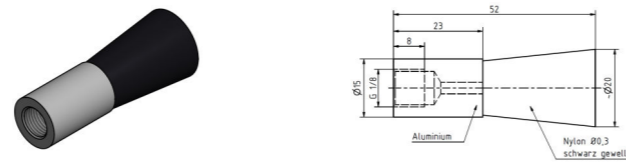

Brushes

Brush Ø30
Order number: 10100600
Sketch number: AZ300009

Brush Ø20
Order number: 10100601
Sketch number: AZ300010

Brush Ø30 with bracket and plug-in connector straight
Order number: 10100668
Sketch number: AZ300012

Brush Ø30 with bracket and plug-in connector 90°
Order number: 10100669
Sketch number: AZ300013

Brush Ø20 with bracket and plug-in connector straight
Order number: 10100670
Sketch number: AZ300014

Brush Ø20 with bracket and plug-in connector 90°
Order number: 10100671
Sketch number: AZ300015