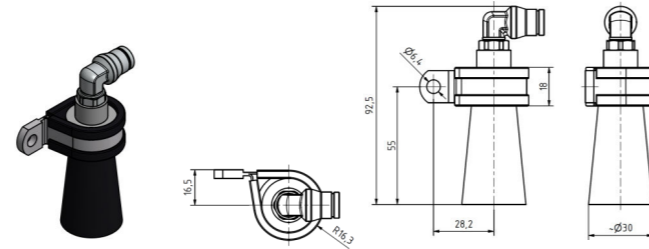

Brushes

Brush Ø30
Order number: 10100600
Sketch number: AZ300009

Brush Ø20
Order number: 10100601
Sketch number: AZ300010

Brush Ø30 with bracket and plug-in connector straight
Order number: 10100668
Sketch number: AZ300012

Brush Ø30 with bracket and plug-in connector 90°
Order number: 10100669
Sketch number: AZ300013

Brush Ø20 with bracket and plug-in connector straight
Order number: 10100670
Sketch number: AZ300014

Brush Ø20 with bracket and plug-in connector 90°
Order number: 10100671
Sketch number: AZ300015