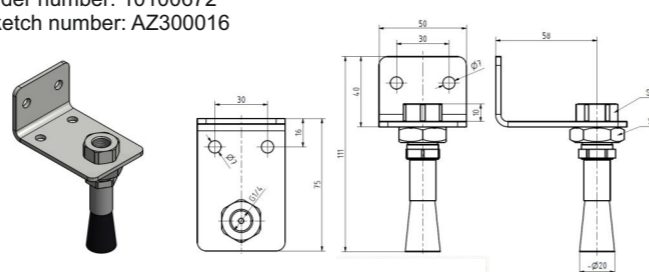

Brush Ø20 with fixing bracket
Order number: 10100672
Sketch number: AZ300016