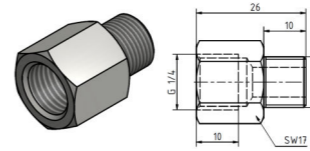

Plug-in connector straight - Ø8 - G1/4
Order number: 10100303
Sketch number: AZ300031

Thread adapter G1/4 - G1/8
Order number: 10100305
Sketch number: AZ300035

Thread adapter G1/4 - G3/8
Order number: 10100306
Sketch number: AZ300036

Thread adapter G1/4 - G1/2
Order number: 10100307
Sketch number: AZ300037

Thread adapter G1/4 - G3/4
Order number: 10100308
Sketch number: AZ300038

Thread adapter G1/4 - M8
Order number: 10100270
Sketch number: AZ300039

Thread adapter G1/4 - M8x1
Order number: 10100271
Sketch number: AZ300040

Thread adapter G1/4 - M10
Order number: 10100272
Sketch number: AZ300041

Thread adapter G1/4 - M10x1
Order number: 10100275
Sketch number: AZ300042

Thread adapter G1/4 - M12
Order number: 10100276
Sketch number: AZ300043

Thread adapter G1/4 - M12x1
Order number: 10100277
Sketch number: AZ300044

Lubricating nipple R1/4
Order number: 10100499
Sketch number: AZ300026