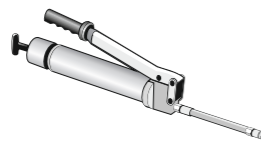

Oil press
Order number: 10106849