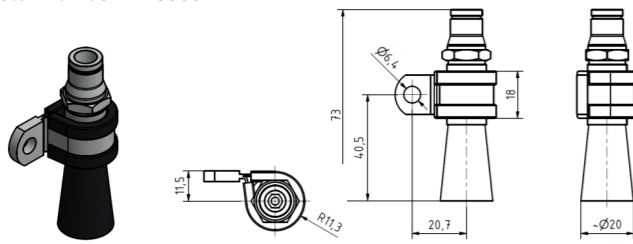

Brushes

Brush Ø30
Order number: 10100600
Sketch number: AZ300009

Brush Ø20
Order number: 10100601
Sketch number: AZ300010

Brush Ø30 with bracket and plug-in connector straight
Order number: 10100668
Sketch number: AZ300012

Brush Ø30 with bracket and plug-in connector 90°
Order number: 10100669
Sketch number: AZ300013

Brush Ø20 with bracket and plug-in connector straight
Order number: 10100670
Sketch number: AZ300014

Brush Ø20 with bracket and plug-in connector 90°
Order number: 10100671
Sketch number: AZ300015