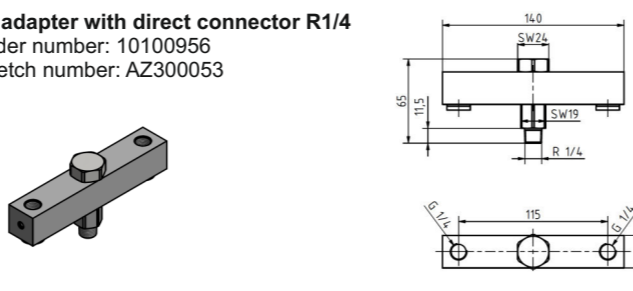

Thread extension G1/4 27mm
Order number: 10100470
Sketch number: AZ300046

Thread extension G1/4 50mm
Order number: 10100471
Sketch number: AZ300047

4x adapter with plug connector 90°
Order number: 10100810
Sketch number: Az300024

2x adapter with direct connector R1/4
Order number: 10100956
Sketch number: AZ300053

Plug-in connector 90° - Ø8 - G1/8
Order number: 10100299
Sketch number: AZ300028

Plug-in connector 90° - Ø8 - G1/4
Order number: 10100301
Sketch number: AZ300029