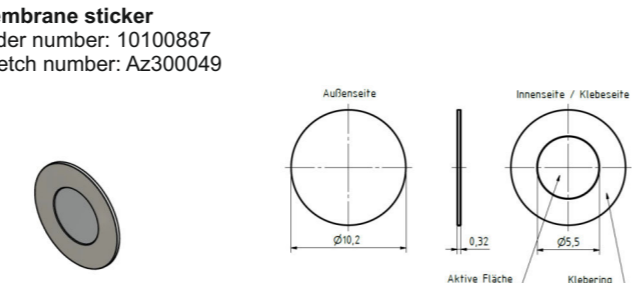

Membrane sticker
Order number: 10100887
Sketch number: Az300049