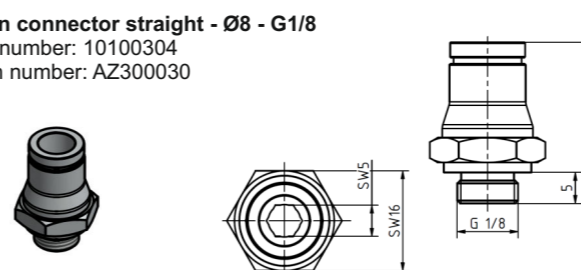

Thread extension G1/4 27mm
Order number: 10100470
Sketch number: AZ300046

Thread extension G1/4 50mm
Order number: 10100471
Sketch number: AZ300047

4x adapter with plug connector 90°
Order number: 10100810
Sketch number: Az300024

2x adapter with direct connector R1/4
Order number: 10100956
Sketch number: AZ300053

Plug-in connector 90° - Ø8 - G1/8
Order number: 10100299
Sketch number: AZ300028

Plug-in connector 90° - Ø8 - G1/4
Order number: 10100301
Sketch number: AZ300029

4x adapter with direct connector R1/4
Order number: 10100824
Sketch number: AZ300025

4x adapter with direct connector R1/4
Order number: 10100948
Sketch number: AZ300054

Plug-in connector straight - Ø8 - G1/8
Order number: 10100304
Sketch number: AZ300030