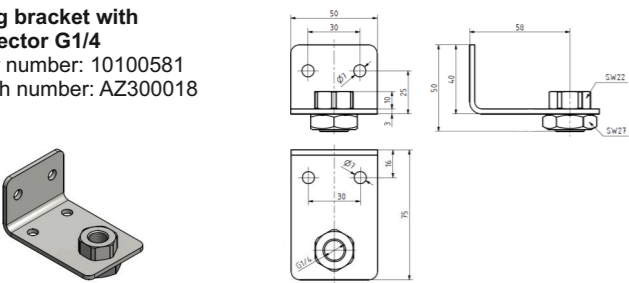

Fixing bracket with connector G1/4
Order number: 10100581
Sketch number: AZ300018