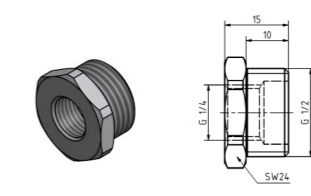

2x adapter with direct connector R1/4
Order number: 10100956
Sketch number: AZ300053

Plug-in connector 90° - Ø8 - G1/8
Order number: 10100299
Sketch number: AZ300028

Plug-in connector 90° - Ø8 - G1/4
Order number: 10100301
Sketch number: AZ300029

4x adapter with direct connector R1/4
Order number: 10100824
Sketch number: AZ300025

4x adapter with direct connector R1/4
Order number: 10100948
Sketch number: AZ300054

Plug-in connector straight - Ø8 - G1/8
Order number: 10100304
Sketch number: AZ300030

Plug-in connector straight - Ø8 - G1/4
Order number: 10100303
Sketch number: AZ300031

Thread adapter G1/4 - G1/8
Order number: 10100305
Sketch number: AZ300035

Thread adapter G1/4 - G3/8
Order number: 10100306
Sketch number: AZ300036

Thread adapter G1/4 - G1/2
Order number: 10100307
Sketch number: AZ300037

Thread adapter G1/4 - G3/4
Order number: 10100308
Sketch number: AZ300038

Thread adapter G1/4 - M8
Order number: 10100270
Sketch number: AZ300039