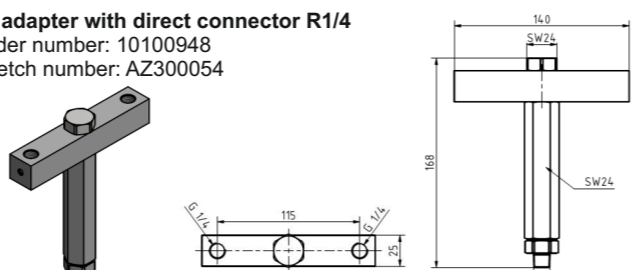

Thread extension G1/4 27mm
Order number: 10100470
Sketch number: AZ300046

Thread extension G1/4 50mm
Order number: 10100471
Sketch number: AZ300047

4x adapter with plug connector 90°
Order number: 10100810
Sketch number: Az300024

2x adapter with direct connector R1/4
Order number: 10100956
Sketch number: AZ300053

Plug-in connector 90° - Ø8 - G1/8
Order number: 10100299
Sketch number: AZ300028

Plug-in connector 90° - Ø8 - G1/4
Order number: 10100301
Sketch number: AZ300029

4x adapter with direct connector R1/4
Order number: 10100824
Sketch number: AZ300025

4x adapter with direct connector R1/4
Order number: 10100948
Sketch number: AZ300054

Plug-in connector straight - Ø8 - G1/8
Order number: 10100304
Sketch number: AZ300030

Plug-in connector straight - Ø8 - G1/4
Order number: 10100303
Sketch number: AZ300031

Thread adapter G1/4 - G1/8
Order number: 10100305
Sketch number: AZ300035

Thread adapter G1/4 - G3/8
Order number: 10100306
Sketch number: AZ300036