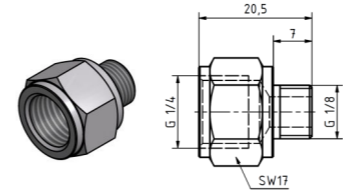

2x adapter with direct connector R1/4
Order number: 10100956
Sketch number: AZ300053

Plug-in connector 90° - Ø8 - G1/8
Order number: 10100299
Sketch number: AZ300028

Plug-in connector 90° - Ø8 - G1/4
Order number: 10100301
Sketch number: AZ300029

4x adapter with direct connector R1/4
Order number: 10100824
Sketch number: AZ300025

4x adapter with direct connector R1/4
Order number: 10100948
Sketch number: AZ300054

Plug-in connector straight - Ø8 - G1/8
Order number: 10100304
Sketch number: AZ300030

Plug-in connector straight - Ø8 - G1/4
Order number: 10100303
Sketch number: AZ300031

Thread adapter G1/4 - G1/8
Order number: 10100305
Sketch number: AZ300035

Thread adapter G1/4 - G3/8
Order number: 10100306
Sketch number: AZ300036