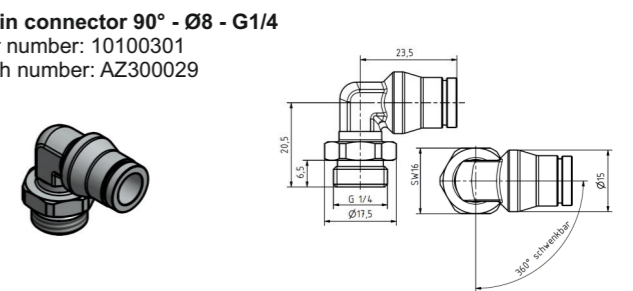

4x adapter with plug connector straight
Order number: 10100806
Sketch number: Az300023

Sealant
Order number: 10100993

Magnetic-Cap
Order number: 10100765
Sketch number: Az300050

Thread extension G1/4 13mm
Order number: 10100468
Sketch number: AZ300045

Thread extension G1/4 27mm
Order number: 10100470
Sketch number: AZ300046

Thread extension G1/4 50mm
Order number: 10100471
Sketch number: AZ300047

4x adapter with plug connector 90°
Order number: 10100810
Sketch number: Az300024

2x adapter with direct connector R1/4
Order number: 10100956
Sketch number: AZ300053

Plug-in connector 90° - Ø8 - G1/8
Order number: 10100299
Sketch number: AZ300028

Plug-in connector 90° - Ø8 - G1/4
Order number: 10100301
Sketch number: AZ300029