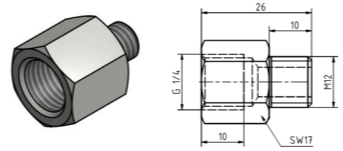

Plug-in connector straight - Ø8 - G1/4
Order number: 10100303
Sketch number: AZ300031

Thread adapter G1/4 - G1/8
Order number: 10100305
Sketch number: AZ300035

Thread adapter G1/4 - G3/8
Order number: 10100306
Sketch number: AZ300036

Thread adapter G1/4 - G1/2
Order number: 10100307
Sketch number: AZ300037

Thread adapter G1/4 - G3/4
Order number: 10100308
Sketch number: AZ300038

Thread adapter G1/4 - M8
Order number: 10100270
Sketch number: AZ300039

Thread adapter G1/4 - M8x1
Order number: 10100271
Sketch number: AZ300040

Thread adapter G1/4 - M10
Order number: 10100272
Sketch number: AZ300041

Thread adapter G1/4 - M10x1
Order number: 10100275
Sketch number: AZ300042

Thread adapter G1/4 - M12
Order number: 10100276
Sketch number: AZ300043

Thread adapter G1/4 - M12x1
Order number: 10100277
Sketch number: AZ300044

Lubricating nipple R1/4
Order number: 10100499
Sketch number: AZ300026