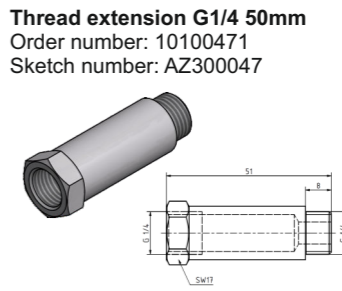

4x adapter with plug connector straight
Order number: 10100806
Sketch number: Az300023

Sealant
Order number: 10100993

Magnetic-Cap
Order number: 10100765
Sketch number: Az300050

Thread extension G1/4 13mm
Order number: 10100468
Sketch number: AZ300045

Thread extension G1/4 27mm
Order number: 10100470
Sketch number: AZ300046

Thread extension G1/4 50mm
Order number: 10100471
Sketch number: AZ300047

4x adapter with plug connector 90°
Order number: 10100810
Sketch number: Az300024