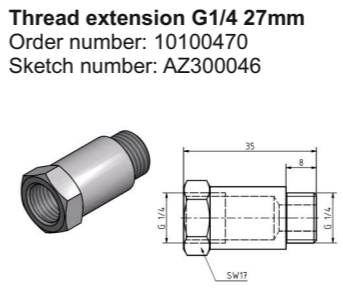

Fixing bracket with plug-in connector Ø8 90°
Order number: 10100565
Sketch number: AZ300020

Fixing bracket with connector G1/4
Order number: 10100581
Sketch number: AZ300018

Membrane sticker
Order number: 10100887
Sketch number: Az300049

4x adapter with plug connector straight
Order number: 10100806
Sketch number: Az300023

Sealant
Order number: 10100993

Magnetic-Cap
Order number: 10100765
Sketch number: Az300050

Thread extension G1/4 13mm
Order number: 10100468
Sketch number: AZ300045

Thread extension G1/4 27mm
Order number: 10100470
Sketch number: AZ300046

Thread extension G1/4 50mm
Order number: 10100471
Sketch number: AZ300047

4x adapter with plug connector 90°
Order number: 10100810
Sketch number: Az300024