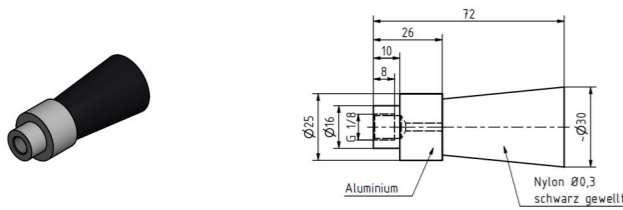

Brushes

Brush Ø30
Order number: 10100600
Sketch number: AZ300009

Brush Ø20
Order number: 10100601
Sketch number: AZ300010

Brush Ø30 with bracket and plug-in connector straight
Order number: 10100668
Sketch number: AZ300012

Brush Ø30 with bracket and plug-in connector 90°
Order number: 10100669
Sketch number: AZ300013

Brush Ø20 with bracket and plug-in connector straight
Order number: 10100670
Sketch number: AZ300014

Brush Ø20 with bracket and plug-in connector 90°
Order number: 10100671
Sketch number: AZ300015