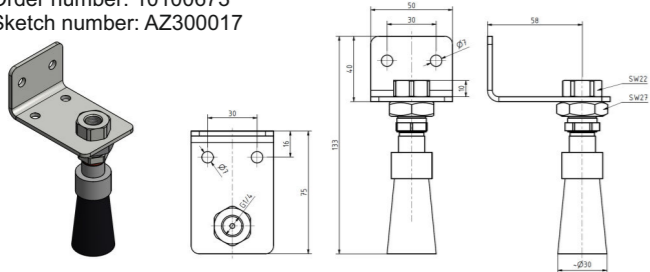

Brush Ø30 with fixing bracket
Order number: 10100673
Sketch number: AZ300017