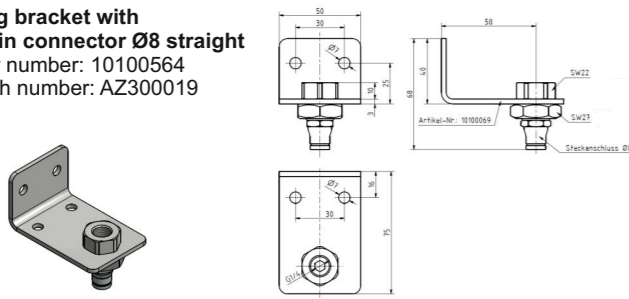

Single point lubricator BEKAONE with Agip GR/MU EP 2 grease filling
Order number: 2087 0002

with Total Ceran XS 80 grease filling
Order number: 2087 0003

Other fillings on demand!

Fixing bracket with plug-in connector Ø8 straight
Order number: 10100564
Sketch number: AZ300019