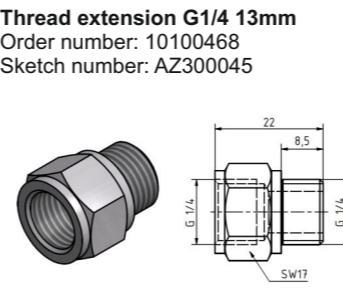

Fixing bracket with plug-in connector Ø8 90°
Order number: 10100565
Sketch number: AZ300020

Fixing bracket with connector G1/4
Order number: 10100581
Sketch number: AZ300018

Membrane sticker
Order number: 10100887
Sketch number: Az300049

4x adapter with plug connector straight
Order number: 10100806
Sketch number: Az300023

Sealant
Order number: 10100993

Magnetic-Cap
Order number: 10100765
Sketch number: Az300050

Thread extension G1/4 13mm
Order number: 10100468
Sketch number: AZ300045

Thread extension G1/4 27mm
Order number: 10100470
Sketch number: AZ300046

Thread extension G1/4 50mm
Order number: 10100471
Sketch number: AZ300047

4x adapter with plug connector 90°
Order number: 10100810
Sketch number: Az300024