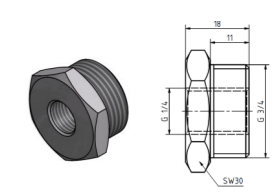

2x adapter with direct connector R1/4
Order number: 10100956
Sketch number: AZ300053

Plug-in connector 90° - Ø8 - G1/8
Order number: 10100299
Sketch number: AZ300028

Plug-in connector 90° - Ø8 - G1/4
Order number: 10100301
Sketch number: AZ300029

4x adapter with direct connector R1/4
Order number: 10100824
Sketch number: AZ300025

4x adapter with direct connector R1/4
Order number: 10100948
Sketch number: AZ300054

Plug-in connector straight - Ø8 - G1/8
Order number: 10100304
Sketch number: AZ300030

Plug-in connector straight - Ø8 - G1/4
Order number: 10100303
Sketch number: AZ300031

Thread adapter G1/4 - G1/8
Order number: 10100305
Sketch number: AZ300035

Thread adapter G1/4 - G3/8
Order number: 10100306
Sketch number: AZ300036

Thread adapter G1/4 - G1/2
Order number: 10100307
Sketch number: AZ300037

Thread adapter G1/4 - G3/4
Order number: 10100308
Sketch number: AZ300038

Thread adapter G1/4 - M8
Order number: 10100270
Sketch number: AZ300039