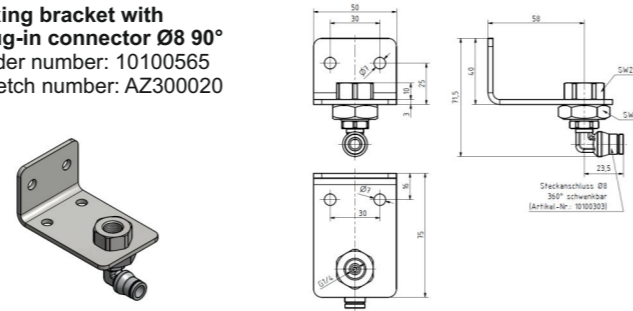

Single point lubricator BEKAONE with Agip GR/MU EP 2 grease filling
Order number: 2087 0002

with Total Ceran XS 80 grease filling
Order number: 2087 0003

Other fillings on demand!

Fixing bracket with plug-in connector Ø8 straight
Order number: 10100564
Sketch number: AZ300019

Fixing bracket with plug-in connector Ø8 90°
Order number: 10100565
Sketch number: AZ300020

Fixing bracket with connector G1/4
Order number: 10100581
Sketch number: AZ300018

Membrane sticker
Order number: 10100887
Sketch number: Az300049