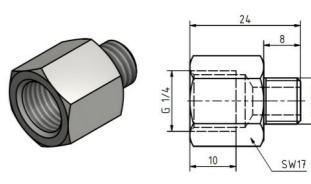

Plug-in connector straight - Ø8 - G1/4
Order number: 10100303
Sketch number: AZ300031

Thread adapter G1/4 - G1/8
Order number: 10100305
Sketch number: AZ300035

Thread adapter G1/4 - G3/8
Order number: 10100306
Sketch number: AZ300036

Thread adapter G1/4 - G1/2
Order number: 10100307
Sketch number: AZ300037

Thread adapter G1/4 - G3/4
Order number: 10100308
Sketch number: AZ300038

Thread adapter G1/4 - M8
Order number: 10100270
Sketch number: AZ300039

Thread adapter G1/4 - M8x1
Order number: 10100271
Sketch number: AZ300040

Thread adapter G1/4 - M10
Order number: 10100272
Sketch number: AZ300041

Thread adapter G1/4 - M10x1
Order number: 10100275
Sketch number: AZ300042