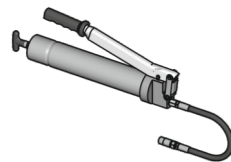

Brush Ø30 with bracket and plug-in connector 90°
Order number: 10100669
Sketch number: AZ300013

Brush Ø20 with bracket and plug-in connector straight
Order number: 10100670
Sketch number: AZ300014

Brush Ø20 with bracket and plug-in connector 90°
Order number: 10100671
Sketch number: AZ300015

Brush Ø30 with fixing bracket
Order number: 10100673
Sketch number: AZ300017

Brush Ø20 with fixing bracket
Order number: 10100672
Sketch number: AZ300016

Filling

Manual grease gun
Order number: 21590080007
Sketch number: FAZ02255-05