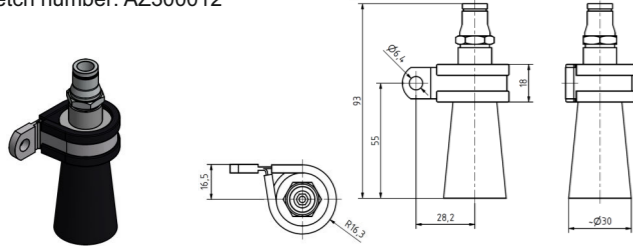

Brushes

Brush Ø30
Order number: 10100600
Sketch number: AZ300009

Brush Ø20
Order number: 10100601
Sketch number: AZ300010

Brush Ø30 with bracket and plug-in connector straight
Order number: 10100668
Sketch number: AZ300012

Brush Ø30 with bracket and plug-in connector 90°
Order number: 10100669
Sketch number: AZ300013

Brush Ø20 with bracket and plug-in connector straight
Order number: 10100670
Sketch number: AZ300014

Brush Ø20 with bracket and plug-in connector 90°
Order number: 10100671
Sketch number: AZ300015