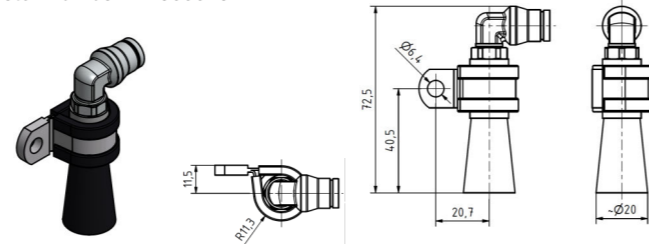

Brushes

Brush Ø30
Order number: 10100600
Sketch number: AZ300009

Brush Ø20
Order number: 10100601
Sketch number: AZ300010

Brush Ø30 with bracket and plug-in connector straight
Order number: 10100668
Sketch number: AZ300012

Brush Ø30 with bracket and plug-in connector 90°
Order number: 10100669
Sketch number: AZ300013

Brush Ø20 with bracket and plug-in connector straight
Order number: 10100670
Sketch number: AZ300014

Brush Ø20 with bracket and plug-in connector 90°
Order number: 10100671
Sketch number: AZ300015