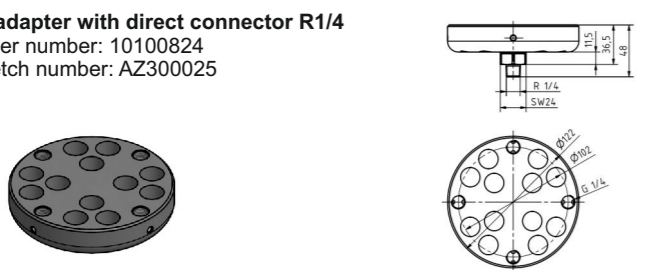

Thread extension G1/4 27mm
Order number: 10100470
Sketch number: AZ300046

Thread extension G1/4 50mm
Order number: 10100471
Sketch number: AZ300047

4x adapter with plug connector 90°
Order number: 10100810
Sketch number: Az300024

2x adapter with direct connector R1/4
Order number: 10100956
Sketch number: AZ300053

Plug-in connector 90° - Ø8 - G1/8
Order number: 10100299
Sketch number: AZ300028

Plug-in connector 90° - Ø8 - G1/4
Order number: 10100301
Sketch number: AZ300029

4x adapter with direct connector R1/4
Order number: 10100824
Sketch number: AZ300025

4x adapter with direct connector R1/4
Order number: 10100948
Sketch number: AZ300054

Plug-in connector straight - Ø8 - G1/8
Order number: 10100304
Sketch number: AZ300030

Plug-in connector straight - Ø8 - G1/4
Order number: 10100303
Sketch number: AZ300031

Thread adapter G1/4 - G1/8
Order number: 10100305
Sketch number: AZ300035

Thread adapter G1/4 - G3/8
Order number: 10100306
Sketch number: AZ300036