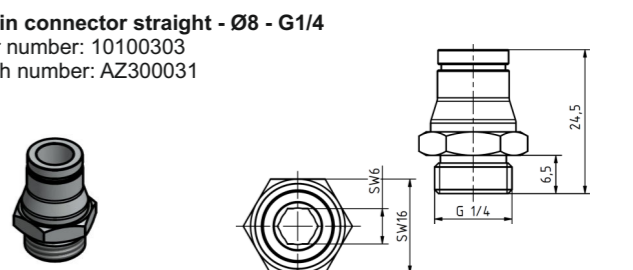

2x adapter with direct connector R1/4
Order number: 10100956
Sketch number: AZ300053

Plug-in connector 90° - Ø8 - G1/8
Order number: 10100299
Sketch number: AZ300028

Plug-in connector 90° - Ø8 - G1/4
Order number: 10100301
Sketch number: AZ300029

4x adapter with direct connector R1/4
Order number: 10100824
Sketch number: AZ300025

4x adapter with direct connector R1/4
Order number: 10100948
Sketch number: AZ300054

Plug-in connector straight - Ø8 - G1/8
Order number: 10100304
Sketch number: AZ300030

Plug-in connector straight - Ø8 - G1/4
Order number: 10100303
Sketch number: AZ300031

Thread adapter G1/4 - G1/8
Order number: 10100305
Sketch number: AZ300035

Thread adapter G1/4 - G3/8
Order number: 10100306
Sketch number: AZ300036