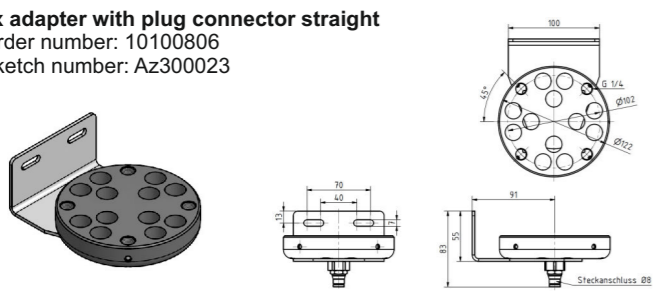

Fixing bracket with plug-in connector Ø8 90°
Order number: 10100565
Sketch number: AZ300020

Fixing bracket with connector G1/4
Order number: 10100581
Sketch number: AZ300018

Membrane sticker
Order number: 10100887
Sketch number: Az300049

4x adapter with plug connector straight
Order number: 10100806
Sketch number: Az300023

Sealant
Order number: 10100993

Magnetic-Cap
Order number: 10100765
Sketch number: Az300050

Thread extension G1/4 13mm
Order number: 10100468
Sketch number: AZ300045