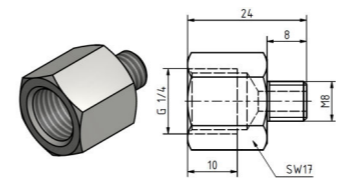

4x adapter with direct connector R1/4
Order number: 10100824
Sketch number: AZ300025

4x adapter with direct connector R1/4
Order number: 10100948
Sketch number: AZ300054

Plug-in connector straight - Ø8 - G1/8
Order number: 10100304
Sketch number: AZ300030

Plug-in connector straight - Ø8 - G1/4
Order number: 10100303
Sketch number: AZ300031

Thread adapter G1/4 - G1/8
Order number: 10100305
Sketch number: AZ300035

Thread adapter G1/4 - G3/8
Order number: 10100306
Sketch number: AZ300036

Thread adapter G1/4 - G1/2
Order number: 10100307
Sketch number: AZ300037

Thread adapter G1/4 - G3/4
Order number: 10100308
Sketch number: AZ300038

Thread adapter G1/4 - M8
Order number: 10100270
Sketch number: AZ300039