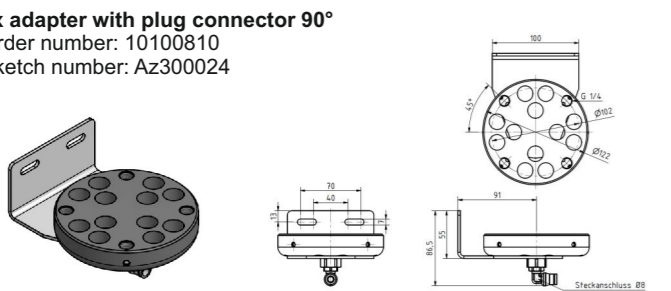

Fixing bracket with plug-in connector Ø8 90°
Order number: 10100565
Sketch number: AZ300020

Fixing bracket with connector G1/4
Order number: 10100581
Sketch number: AZ300018

Membrane sticker
Order number: 10100887
Sketch number: Az300049

4x adapter with plug connector straight
Order number: 10100806
Sketch number: Az300023

Sealant
Order number: 10100993

Magnetic-Cap
Order number: 10100765
Sketch number: Az300050

Thread extension G1/4 13mm
Order number: 10100468
Sketch number: AZ300045

Thread extension G1/4 27mm
Order number: 10100470
Sketch number: AZ300046

Thread extension G1/4 50mm
Order number: 10100471
Sketch number: AZ300047

4x adapter with plug connector 90°
Order number: 10100810
Sketch number: Az300024

2x adapter with direct connector R1/4
Order number: 10100956
Sketch number: AZ300053

Plug-in connector 90° - Ø8 - G1/8
Order number: 10100299
Sketch number: AZ300028

Plug-in connector 90° - Ø8 - G1/4
Order number: 10100301
Sketch number: AZ300029