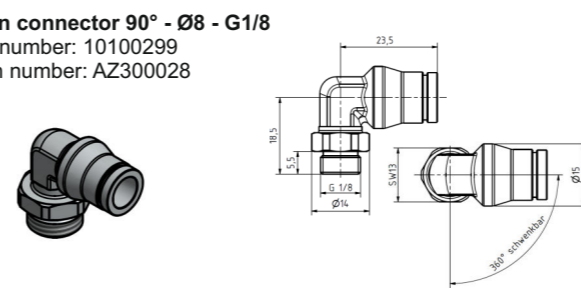

Thread extension G1/4 27mm
Order number: 10100470
Sketch number: AZ300046

Thread extension G1/4 50mm
Order number: 10100471
Sketch number: AZ300047

4x adapter with plug connector 90°
Order number: 10100810
Sketch number: Az300024

2x adapter with direct connector R1/4
Order number: 10100956
Sketch number: AZ300053

Plug-in connector 90° - Ø8 - G1/8
Order number: 10100299
Sketch number: AZ300028

Plug-in connector 90° - Ø8 - G1/4
Order number: 10100301
Sketch number: AZ300029